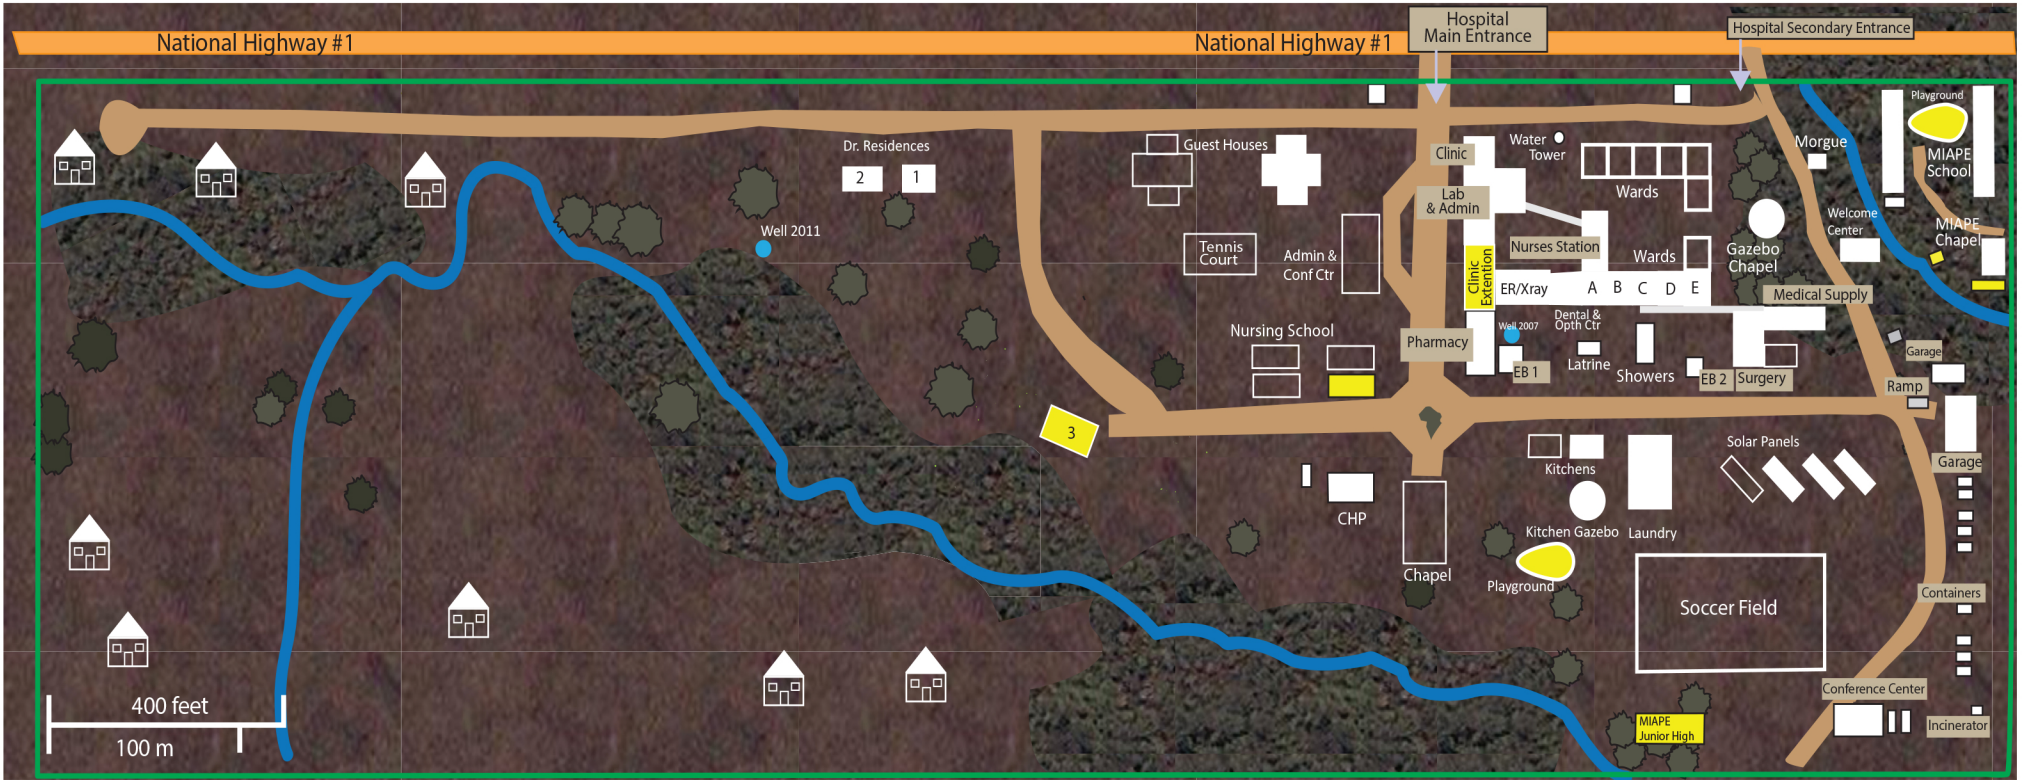

Compassion Evangelical Hospital

Mamou, Guinea, West Africa
Property Layout

Property Boundary/Fence

Property is 1000 meters long by 30 meters wide (75 acres).

March 2021

Map Key:

-  White solid objects are completed buildings or structures.
-  White outlined objects are proposed buildings or structures.
-  Houses are proposed missionary and professional homes.
-  Yellow solid objects are current construction.