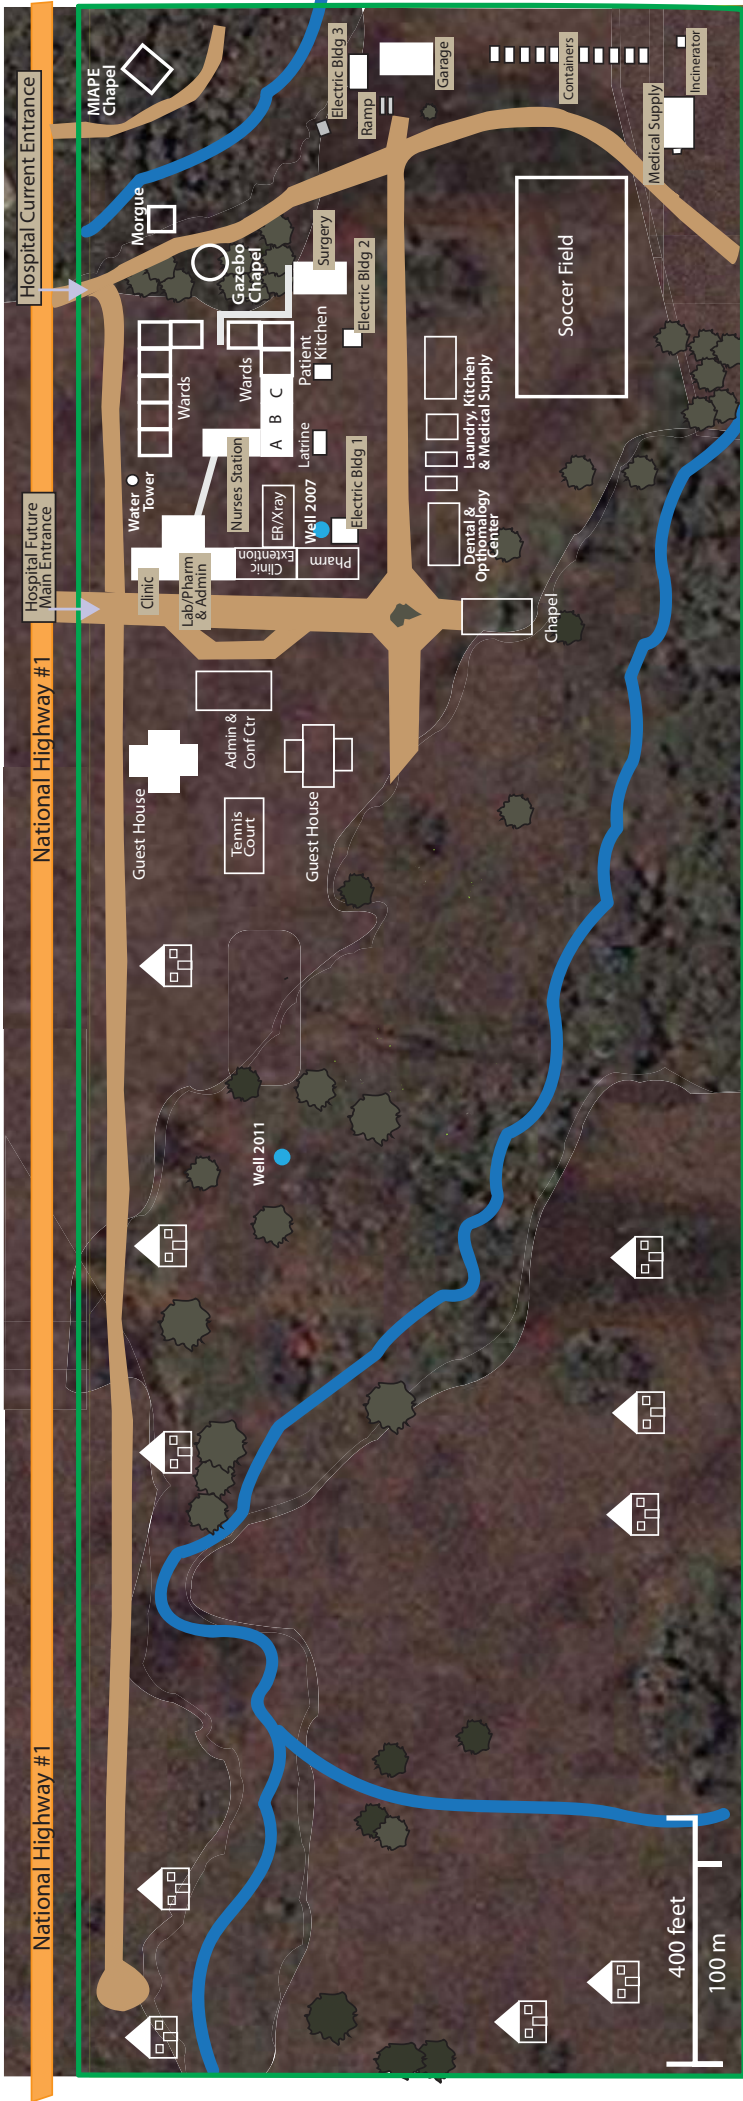

# Compassion Evangelical Hospital

Mamou, Guinea, West Africa

## Property Layout

Map Key:

-  White solid objects are completed buildings or structures.
-  White outlined objects are proposed buildings or structures.
-  Houses are proposed missionary and professional homes.

Property is 1000 meters long by 300 meters wide (75 acres).

# Compassion Evangelical Hospital Property Layout - Page 2 of 2